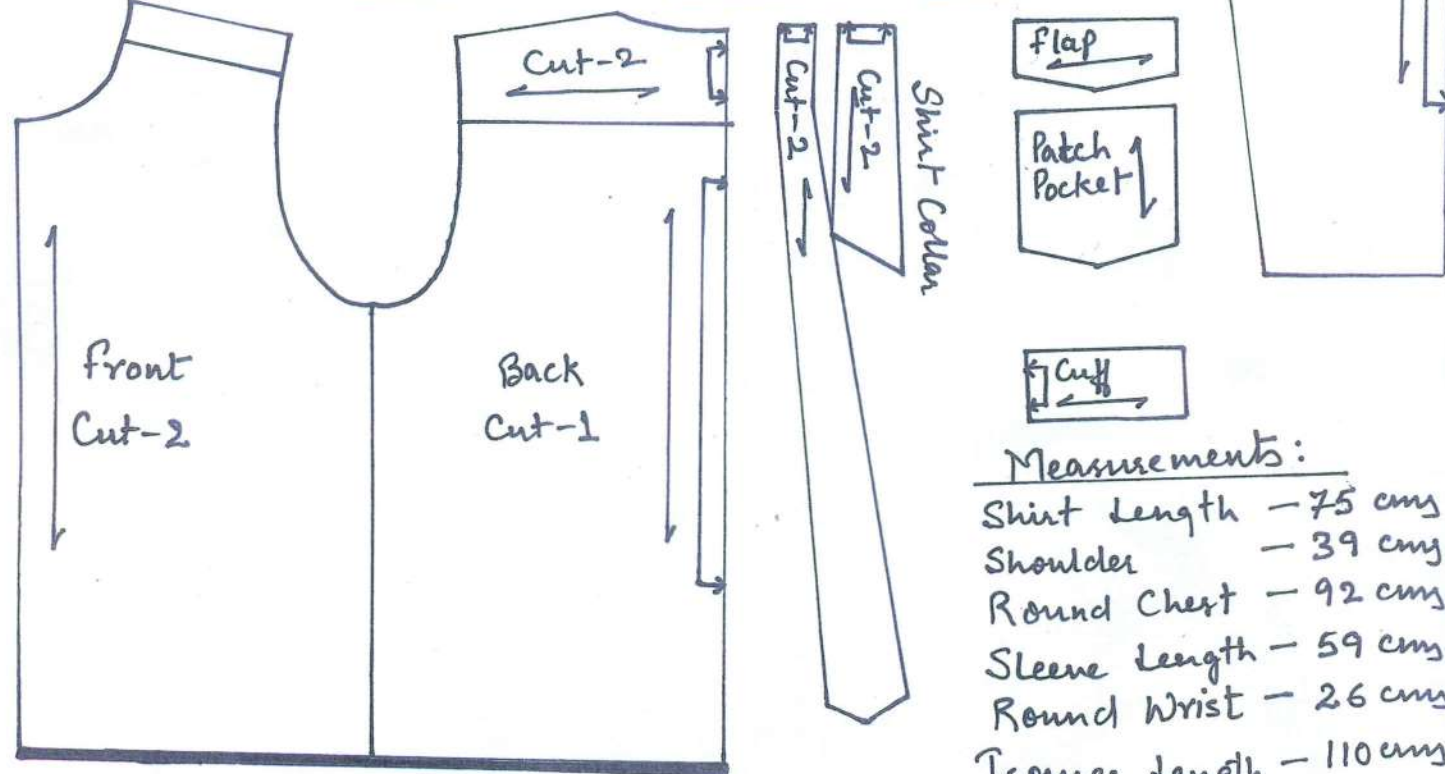

**Senior, Sr. Secondary  
& Middle Level Boys  
Uniform with Pattern**

BOYS SHIRT WITH SLEEVES (FULL).

BOYS SHIRT WITH HALF SLEEVES

SENIOR BOYS TROUSERS

# SENIOR BOYS SHIRT & TROUSER

- Measurements:
- Shirt Length - 75 cms
  - Shoulder - 39 cms
  - Round Chest - 92 cms
  - Sleeve Length - 59 cms
  - Round Wrist - 26 cms
  - Trousers Length - 110 cms
  - Round Waist -