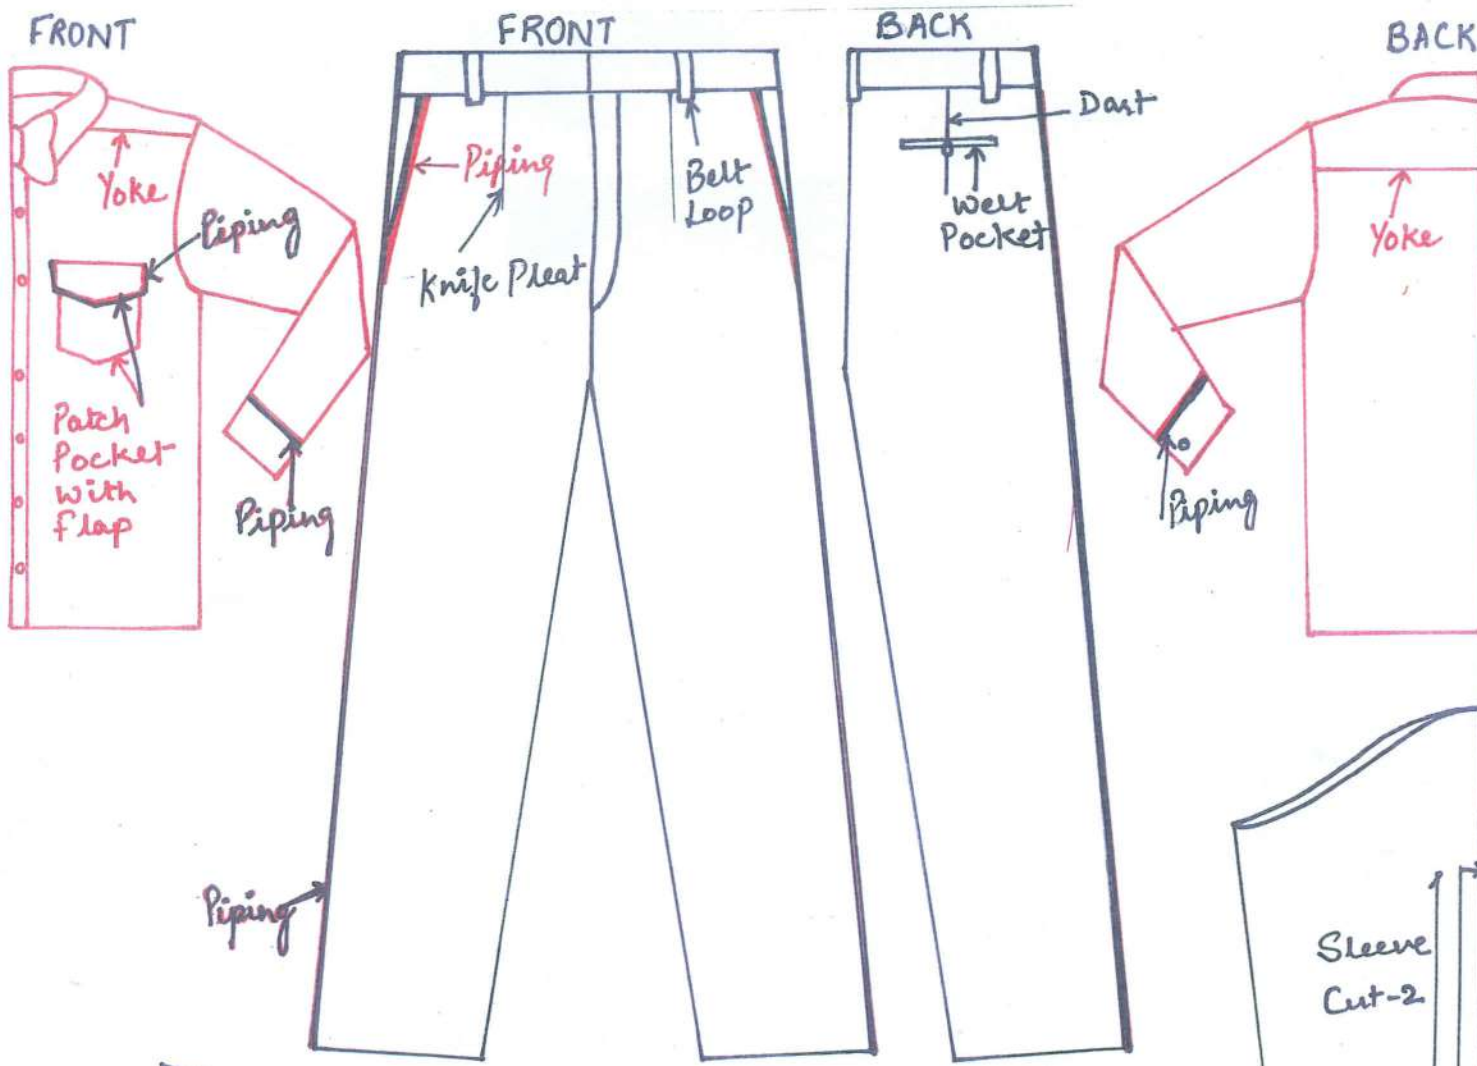

**Senior, Sr. Secondary  
& Middle Level Boys  
Uniform with Pattern**

BOYS SHIRT WITH SLEEVES (FULL).

BOYS SHIRT WITH HALF SLEEVES

SENIOR BOYS TROUSERS

# SENIOR BOYS SHIRT & TROUSER

- Measurements:
- Shirt Length - 75 cms
  - Shoulder - 39 cms
  - Round Chest - 92 cms
  - Sleeve Length - 59 cms
  - Round Wrist - 26 cms
  - Trousers Length - 110 cms
  - Round Waist -

# SENIOR BOYS TROUSERS